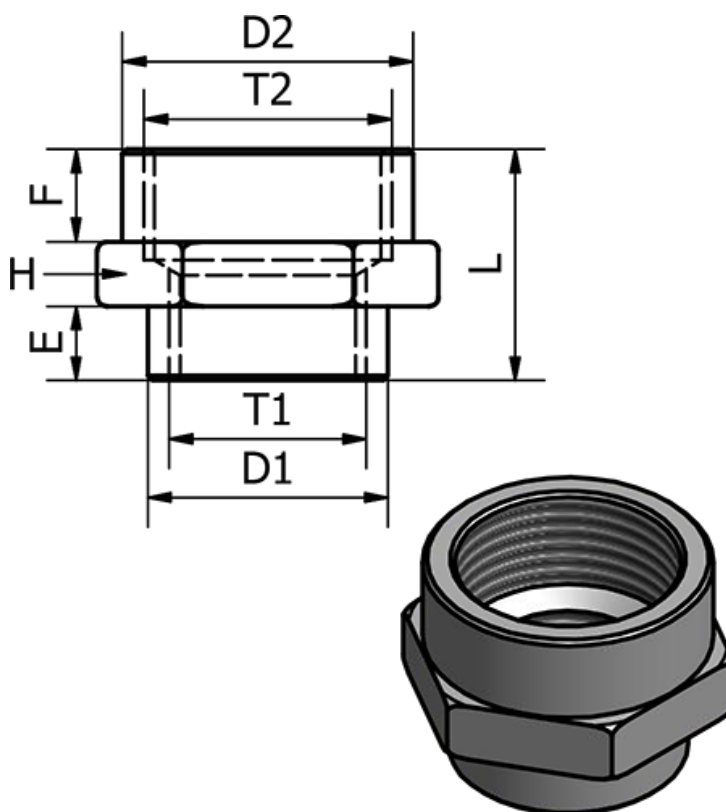

Data Sheet

Article number: 5891126TR1412

Description: Sleeve 1126TR - 1412
Reduction, G1/4" - G1/2"

Measures

D1 = 17.0

D2 = 26.5

E = 8.0

F = 9.0

H = 27

L = 24.0

T = 1/4"

T2 = 1/2"